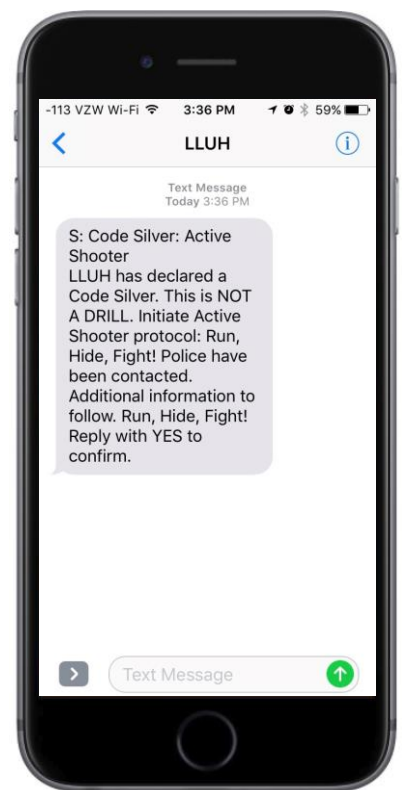

Did You Get It?

LLUH Alerts

Keeps you informed about disasters, emergencies, and other critical events on campus through:

App

Voice

Text

Sign up for LLUH Alerts and update your contact information at:

<https://home.llu.edu/lluhalerts>