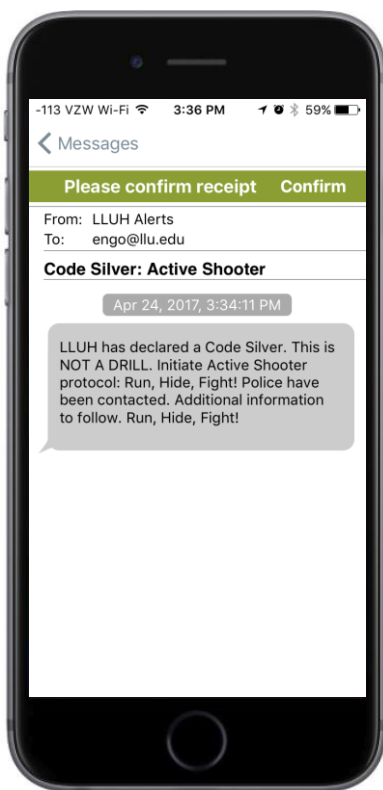

Did You Get It?

LLUH Alerts

Keeps you informed about disasters, emergencies, and other critical events on campus through:

App

Voice

Text

Sign up for LLUH Alerts and update your contact information at:

<https://home.llu.edu/lluhalerts>