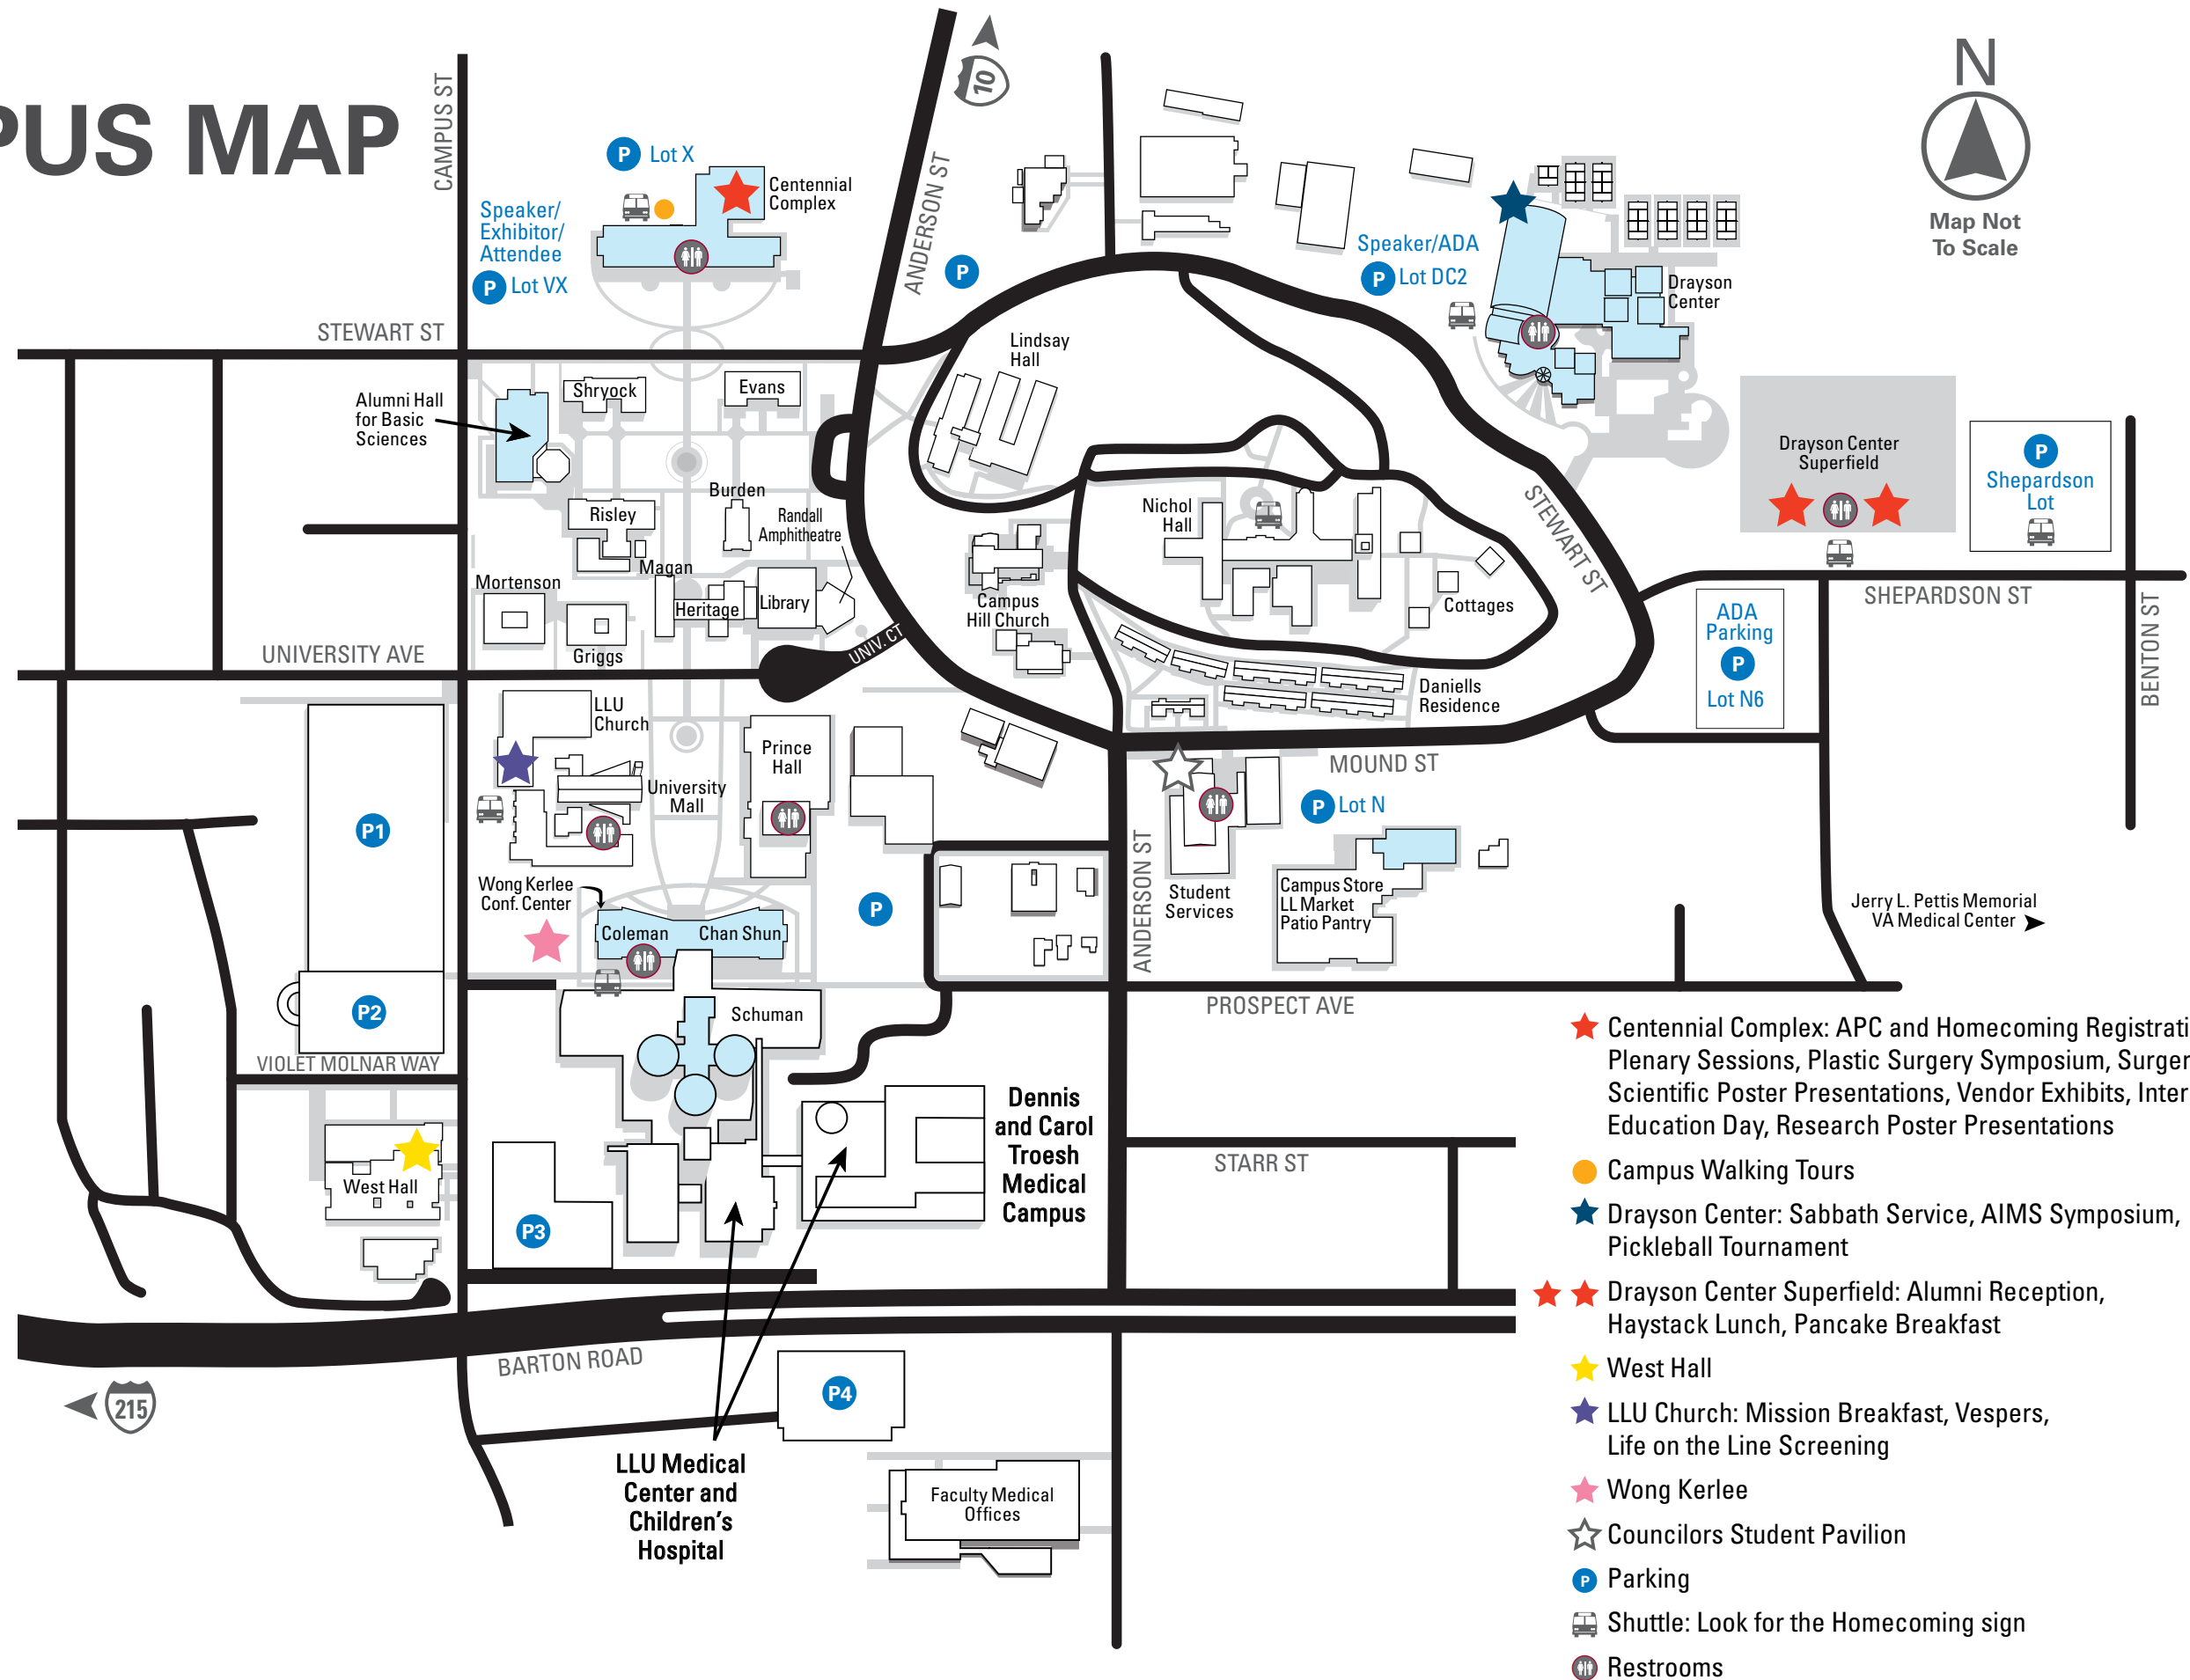

# CAMPUS MAP

- ★ Centennial Complex: APC and Homecoming Registration, Plenary Sessions, Plastic Surgery Symposium, Surgery Symposium, Scientific Poster Presentations, Vendor Exhibits, Interprofessional Education Day, Research Poster Presentations
- Campus Walking Tours
- ★ Drayson Center: Sabbath Service, AIMS Symposium, Pickleball Tournament
- ★ ★ Drayson Center Superfield: Alumni Reception, Haystack Lunch, Pancake Breakfast
- ★ West Hall
- ★ LLU Church: Mission Breakfast, Vespers, Life on the Line Screening
- ★ Wong Kerlee
- ★ Councilors Student Pavilion
- P Parking
- 🚌 Shuttle: Look for the Homecoming sign
- ♿ Restrooms